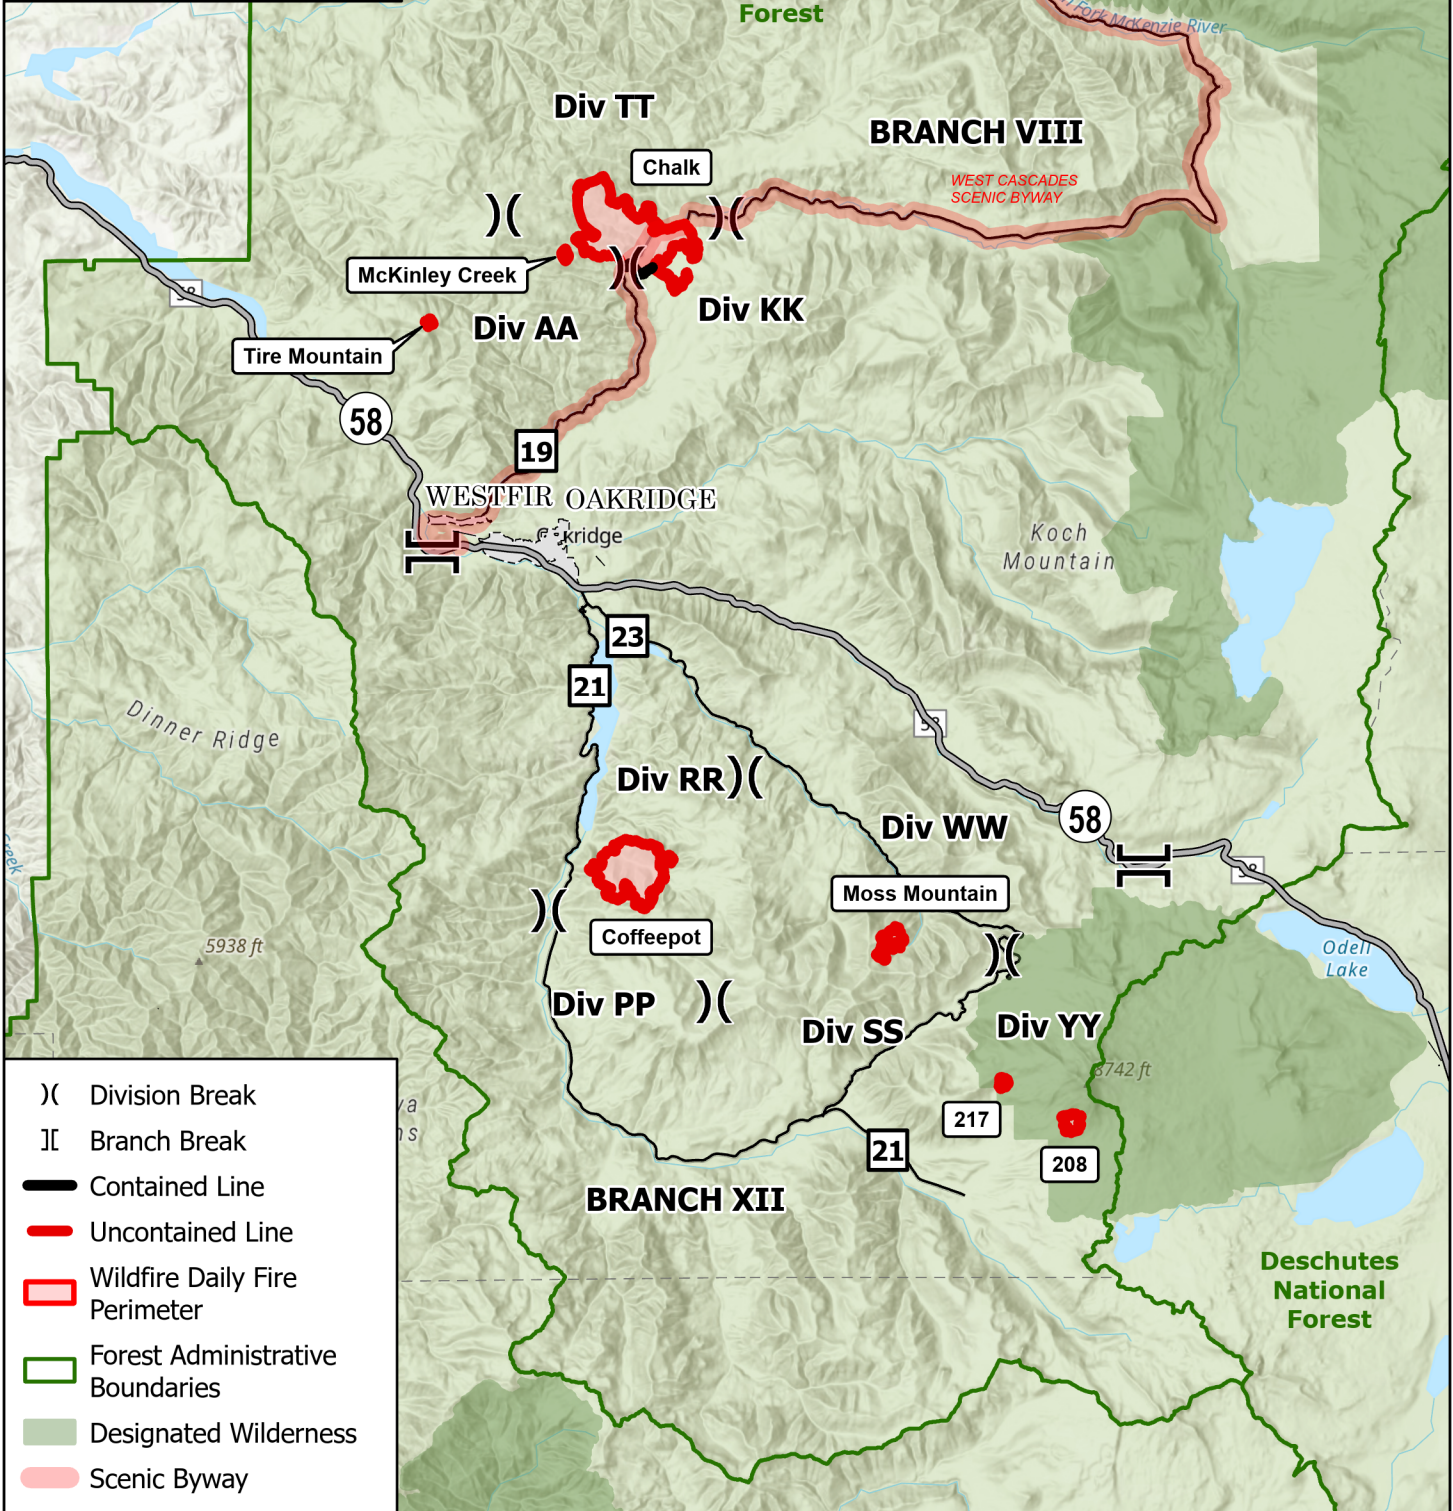

## Oakridge Lightning Fires 7/27/24

Miles

1:350,000 | RMCIMT Team 1 | 7/27/2024 08:14

North American 1983 Datum, LatLong Grid

Incident Name	Acres
208 MF	138
217 MF	38
Chalk	3072
Coffeepot	1687
McKinley Creek	28
Moss Mountain	201
Tire Mountain MF	20

- ) ( Division Break
- || Branch Break
- Contained Line
- Uncontained Line
- ▭ Wildfire Daily Fire Perimeter
- ▭ Forest Administrative Boundaries
- ▭ Designated Wilderness
- ▭ Scenic Byway